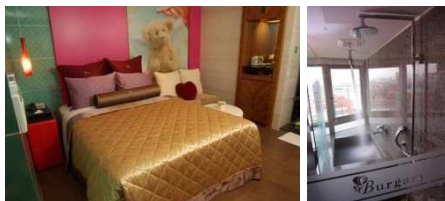

SUN – THU : SGL / DBL HK\$ 820 INCL ABF

FRI – SAT : SGL / DBL HK\$ 980 INCL ABF

YELLOW SAPPHIRE (I KING / 2 SGL BEDS)

SUN – THU : SGL / TWN HK\$ 850 INCL ABF

FRI – SAT : SGL / TWN HK\$ 1,010 INCL ABF

RUBY (I DBL BED)

SUN – THU : SGL / DBL HK\$ 880 INCL ABF

FRI – SAT : SGL / DBL HK\$ 1,030 INCL ABF

SAPPHIRE (1 KING OR 2 SGL BEDS)

SUN – THU : SGL / TWN HK\$ 940 INCL ABF

FRI – SAT : SGL / TWN HK\$ 1,100 INCL ABF

Most of guest rooms are double, only Sapphire and Yellow Sapphire have twin rooms.
No extra bed service, maximum 2 pax in one room, for additional pax, hotel will charge extra charge.

Green Diamond (1 DBL)-時尚綠鑽

Yellow Sapphire 摩登黃鑽 (1 DBL)
(Without Bath-tub only Shower)

Ruby 奢華紅鑽

酒店位置 Location:

~ 台北寶格利時尚旅館”以都會時尚為主軸，樓高十五層位處於西門町。並緊鄰捷運板南線西門站1號出口，並鄰近西門鬧區，飯店門口設有各線公車停駁站，連接全台北市各觀光與知名據點。無論是遊覽、購物或商務洽公,皆享最快速方便的交通服務。