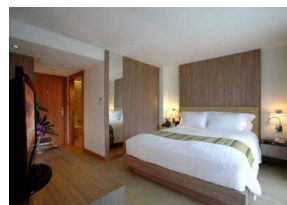

(XCPT 21-31 JAN'12)

DLX RM	:	SGL HK\$ 840	TWN HK\$ 920	INCL ABF
FAMILY STUDIO	:	SGL HK\$ 1,000	TWN HK\$ 1,080	INCL ABF
CENTARA SUITE 1 B.R.	:	SGL HK\$ 1,310	TWN HK\$ 1,390	INCL ABF
CENTARA SUITE 2 B.R.	:	SGL HK\$ 1,770	TWN HK\$ 1,850	INCL ABF

** COMPULSORY BEAKFAST ON FREE NIGHT **

Location:

- ~ Centara Pattaya Hotel is ideally located in the centre of the popular resort town of Pattaya while many dining and shopping experiences and the beach are within easy reach from the hotel..

Facilities:

- ~ Individually controlled air-conditioning, separate shower and bathtub in most units, flat screen TV, in-room safe, hairdryer , tea and coffee making facility.
- ~ Swimming pool , pool bar, cooking classes, fully-equipped fitness centre, restaurants, bar and business centre., meeting rooms and kid's club.