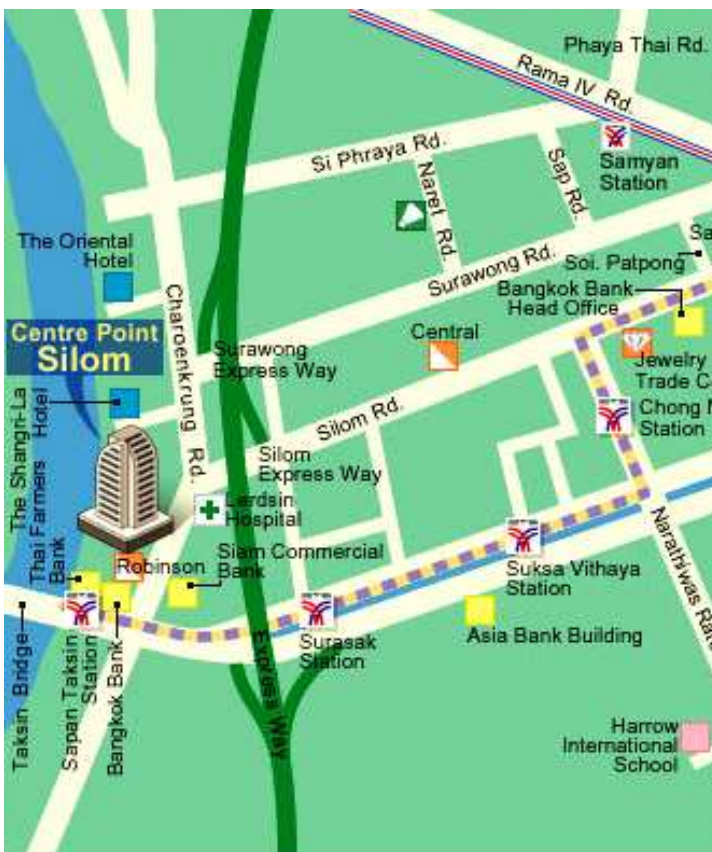

Centre Point Silom Bangkok

1552/2 Soi 50, Charoenkrung Rd., Bangrak, Bangkok 10500 Thailand

Rates are subject to change due to fluctuation of currencies.

STUDIO

1 BED ROOM

Location:

~ Situated close to the Chjao Praya River.