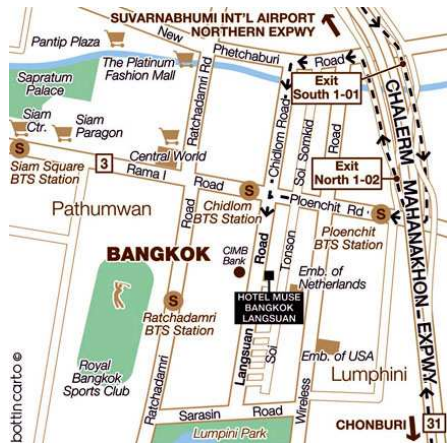

HOTEL MUSE BANGKOK

55/555 Langsuan Road, Lumpini, Pathumwan, Bangkok 10330 - Thailand

“ GRAND NEW 5 STAR HOTEL IN BANGKOK “

01 APR ~ 31 JUL, 2012
(WORLDWIDE MARKET)

JATU DLX (King/Twin)	: SGL / TWN HK\$ 1,130 INCL ABF
DOWADUENG CORNER (King/Twin)	: SGL / TWN HK\$ 1,230 INCL ABF
YAMA RESIDENCE (King)	: SGL / DBL HK\$ 1,330 INCL ABF
DUSID DUPLEX	: SGL / TWN HK\$ 2,950 INCL ABF
NIMMAN SUITE ROOM	: SGL / TWN HK\$ 3,290 INCL ABF

DUSID DUPLEX

LOCATION :

~ LOCATED WITHIN THE CAPITAL'S CENTRAL BUSINESS DISTRICT IN LANGSUAN ROAD, BTS SKYTRAIN CHIDLOM STATION IS ONLY 5 MIUNTES STROLL FROM THE HOTEL ALONG THE TREE-LINED PAVEMENTS OF LANGSUAN ROAD.