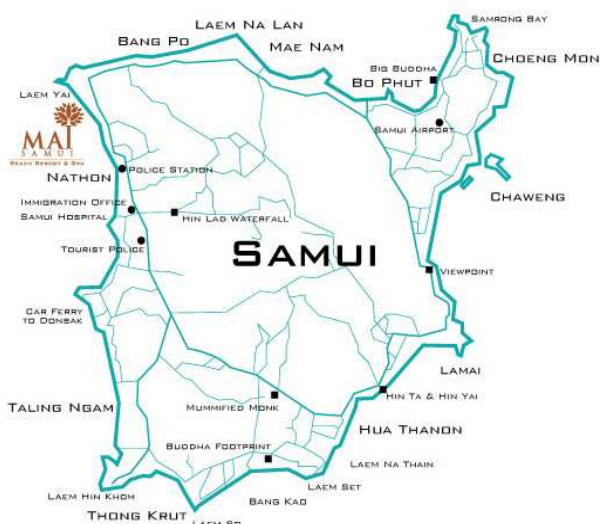

*** MAX. FREE 1 NIGHT AND FREE NIGHT INCLUDE ABF ***

**** RATES ARE SUBJECT TO CHANGE WITHOUT PRIOR NOTICE ****

DLX ROOM

LOCATION :

~JUST A FEW STEPS AWAY FROM THE PRISTINE LAEMYAI BEACH. A 25 MINUTES DRIVE FROM SAMUI INTERNATIONAL AIRPORT.