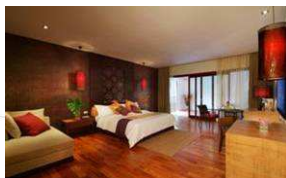

SAREERAYA SUITE

SAREERAYA SUITE

SAREERAYA SUITE

SAREERAYA VILLA

SAREERAYA VILLA

SAREERAYA POOL VILLA

Location:

- ~ In Chaweng area and situated beachside towards the northern, quieter end of Samui's most beautiful soft white sand beach and lower tide sandbar to the offshore island.
- ~ Just 15 minutes from Samui Airport and offers easy access to Chaweng's nightlife entertainments & tourist attractions.

Facilities:

- ~ All rooms are with individually controlled air-conditioning, remote control LCD TV with international satellite channels, DVD & Hi-Fi player, IDD phone, high speed internet connection, fully stocked mini bar, hairdryer, personal safe and tea & coffee making facilities.
- ~ Main swimming pool, children pool, transit lounge, restaurants & bars, massage gazebos, all purpose meeting or function rooms.

01 SEP ~ 15 DEC'12

(ASIAN MARKET)

SAREERAYA SUITE

SGL / TWN HK\$ 7,660 INCL ABF

SAREERAYA SUITE JACUZZI

SGL / TWN HK\$ 8,780 INCL ABF

SAREERAYA POOL VILLA

SGL / TWN HK\$ 11,020 INCL ABF

- ~ ABOVE RATES ARE FOR 2 PERSONS
- ~ DAILY BREAKFAST BUFFET AT CHEF'S TABLE RESTAURANT
- ~ WELCOME GARLAND, COLD TOWELS, REFRESHMENTS UPON ARRIVAL
- ~ FREE USE OF HOTEL INTERNET WIFI
- ~ RETURN SAMUI AIRPORT TRANSFERS
- ~ 60 MINUTES ROYAL THAI MASSAGE FOR 2 PERSONS
- ~ BOTTLE OF SPARKLING WINE