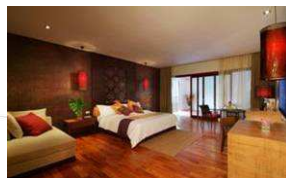

01 SEP ~ 15 DEC'12

(ASIAN MARKET)

SAREERAYA SUITE

SGL / TWN HK\$ 5,910 INCL ABF

SAREERAYA SUITE JACUZZI

SGL / TWN HK\$ 6,750 INCL ABF

SAREERAYA POOL VILLA

SGL / TWN HK\$ 8,430 INCL ABF

- ~ ABOVE RATES ARE FOR 2 PERSONS
- ~ DAILY BREAKFAST BUFFET AT CHEF'S TABLE RESTAURANT
- ~ WELCOME GARLAND, COLD TOWELS, REFRESHMENTS UPON ARRIVAL
- ~ FREE USE OF HOTEL INTERNET WIFI
- ~ RETURN SAMUI AIRPORT TRANSFERS
- ~ 60 MINUTES ROYAL THAI MASSAGE FOR 2 PERSONS
- ~ BOTTLE OF SPARKLING WINE

SAREERAYA SUITE

SAREERAYA SUITE

SAREERAYA SUITE

SAREERAYA VILLA

SAREERAYA VILLA

SAREERAYA POOL VILLA

Location:

- ~ In Chaweng area and situated beachside towards the northern, quieter end of Samui's most beautiful soft white sand beach and lower tide sandbar to the offshore island.
- ~ Just 15 minutes from Samui Airport and offers easy access to Chaweng's nightlife entertainments & tourist attractions.

Facilities:

- ~ All rooms are with individually controlled air-conditioning, remote control LCD TV with international satellite channels, DVD & Hi-Fi player, IDD phone, high speed internet connection, fully stocked mini bar, hairdryer, personal safe and tea & coffee making facilities.
- ~ Main swimming pool, children pool, transit lounge, restaurants & bars, massage gazebos, all purpose meeting or function rooms.