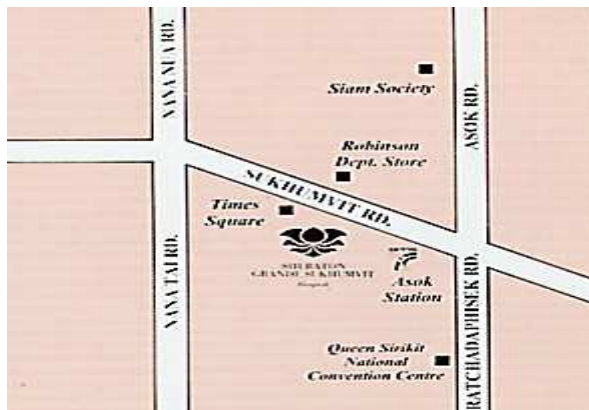

VACATION CHECK

曼谷喜来登苏坤大酒店

SHERATON GRANDE SUKHUMVIT BANGKOK

250 Sukhumvit Rd, Klongtoey, Bangkok, Thailand Tel : (66)(2) 649 8888 Fax : (66)(2) 649 8000

PROMOTION

(ASIAN MARKET XCPT JP)

NOV'11 – 08 JAN'12

DLX ROOM ~ HK\$ 1,340 INCL ABF

Location:

- ~ Strategically located on Sukhumvit Rd., the heart of Bangkok City, amidst shops, close to the newest shopping mall Terminal 21, department stores, restaurants, pubs and entertainment facilities. Just few steps away from Asok Skytrain Station, 5 minutes from the Queen Sirikit National Convention Center and just 30 minutes from Bangkok Int'l Airport.

喜来登苏坤大酒店位于曼谷的中央地带，距市中心仅 1.6 公里（1 英里）。酒店大堂直通 Asok 轻轨站和苏坤地铁站。曼谷地铁的苏坤站与轻轨在 Asok 站交汇。所有这些交通方式可帮助您方便前往 Emporium、中央世界（东南亚最大的购物中心）、Central Chidlom、Siam Paragon、Maboonklong (MBK)、暹罗探索和暹罗中心等百货商场。熙熙攘攘的 Suan Lum 夜市和历史悠久的暹罗广场也十分近便。