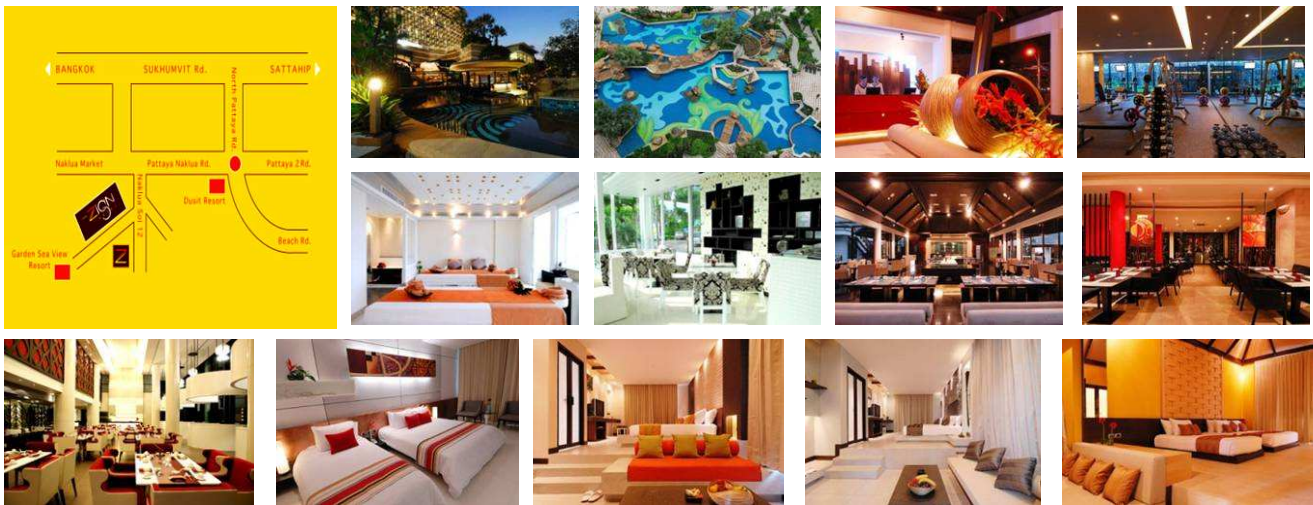

VACATION CHECK

THE ZIGN HOTEL PATTAYA

555/65 Moo 5, 12 Naklua Road, Banglamung, Pattaya, Chonburi 20150, Thailand
Tel : 6638 - 90 9800 Fax : 6638 - 90 9888

06 JAN ~ 29 FEB' 2012

(ASIAN MARKET)

SUP CITY VIEW	:	SGL / TWN HK\$ 1,030 INCL ABF
SUP SEA VIEW	:	SGL / TWN HK\$ 1,140 INCL ABF
TERRA	:	SGL / TWN HK\$ 1,380 INCL ABF
FLINT	:	SGL / TWN HK\$ 1,380 INCL ABF
FLINT POOL	:	SGL / TWN HK\$ 1,500 INCL ABF
WICKER	:	SGL / TWN HK\$ 1,500 INCL ABF

Location :

~ The hotel is nestled close to the Wongprachan Beach. The picturesque Location of The Zign Hotel in Pattaya is ideal for sea lovers and the lovers of the sand and sun.

Facilities & Services :

- ~ All rooms are with individually controlled air-conditioning, wide screen with DVD player, refrigerator & mini bar, separate deluge shower and stalls and high speed internet access and in-room safe..
- ~ Out door pool, fitness centre, spa, Jacuzzi, restaurants, bar, lounge and laundry service.