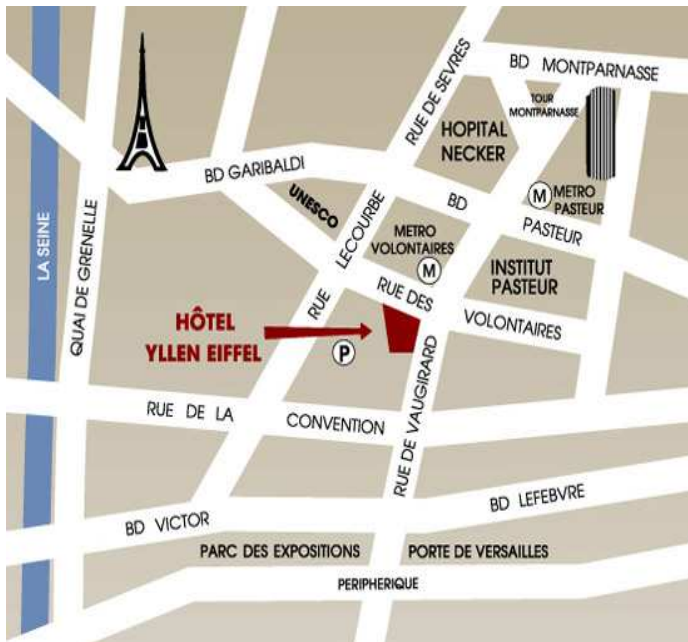

## **Location:**

- ~ The Hotel Yllen Eiffel is located between the Montparnasse business district, the Eiffel Tower and the Parc des Expositions de Versailles.
- ~ Metro station Volontaires is in in front of the hotel.
- ~ Paris-Orly **Airport** Paris-Orly Airport :25 minutes by taxi or by bus from the Air France terminal at Montparnasse. 10 minutes walk from Gare Montparnasse,

## **Facilities:**

- ~ The Hotel Yllen Eiffel is located between the Montparnasse business district, the Eiffel Tower and the Parc des Expositions de Versailles.
- ~ Public parking close to the hotel.